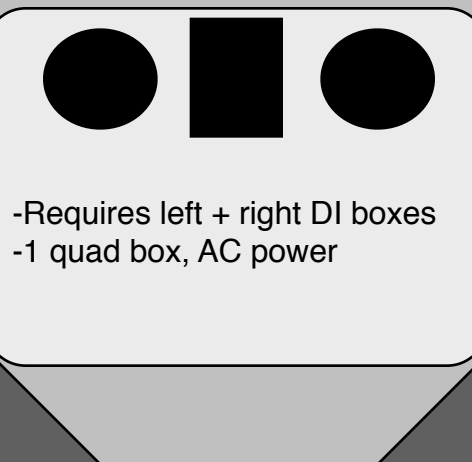

STAGE PLOT & INPUTS

stage left

downstage edge

stage right

DRUM SET

Requires the following mics:

- Kick
- Snare
- Rack Tom
- Floor Tom
- 2nd Snare (left of hi-hat)
- Hi-Hat
- Stereo OverHead Pair
- 1 quad box, AC power

wedges on riser

Riser Size of 8x8x2
Quantity of 2

4x12
dummy
cab 1

4x12
dummy
cab 2

no mics required

DJ SYSTEM

Please provide adequate fill/wedge for monitoring. Wedges ON riser

Please provide adequate drum fill w/ sub for monitoring